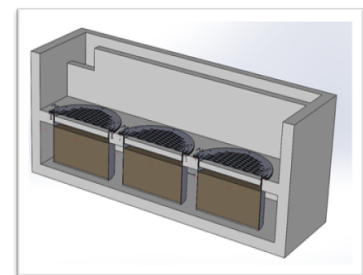

Installation

FILTRELEC® F1500 can be installed at the exit of a pit ; after fluid settling or can be installed in parallel to get an higher filtration flowrate.

It must be installed on a raised grating (20cm from the ground) to ensure correct draining of the filtered fluid.

Norms/Certification

Certification by SGS of the filter efficiency at 99.9%

Exemples de résultats d'analyses obtenus lors de la certification du filtre (12/2017) :

	Point 1 Amont	Point 2 Aval 1	Point 3 Aval 2	Point 4 Aval 3 (rincage)	Unités
Rapport Essai analyse	EV17-28766.004	EV17-28766.001	EV17-28766.002	EV17-28766.003	
HCT*	24 000	< 0.05	< 0.05	0.06	mg/l

Photos

Filter

Filter Installation with DN100

Parallel assembly example

Technical characteristics :

- Flowrate : 1500L/min
- Material : HDPE
- Dimensions :
 - Ø = 1500mm
 - h = 500 mm
- Full weight : +/- 210kg
- Retention capacity = +/- 55 Liters of pure mineral oil